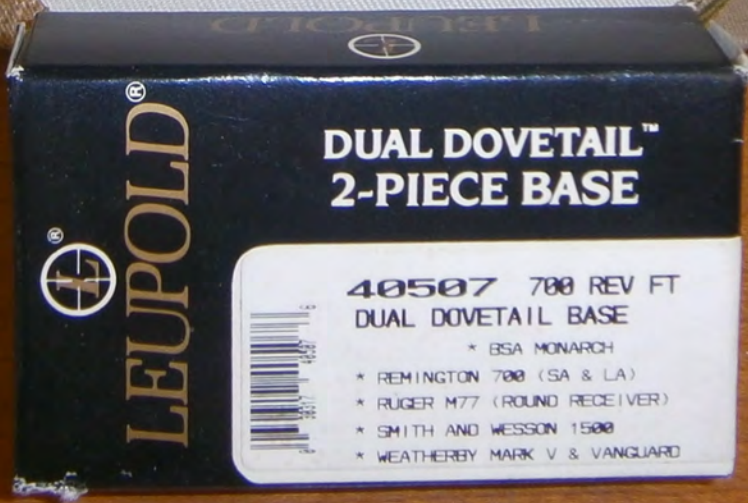

Accuflite
Arms

LEUPOLD®

DUAL DOVETAIL™
2-PIECE BASE

40507 700 REV FT
DUAL DOVETAIL BASE

- * BSA MONARCH
- * REMINGTON 700 (SA & LA)
- * RUGER M77 (ROUND RECEIVER)
- * SMITH AND WESSON 1500
- * WEATHERBY MARK V & VANGUARD